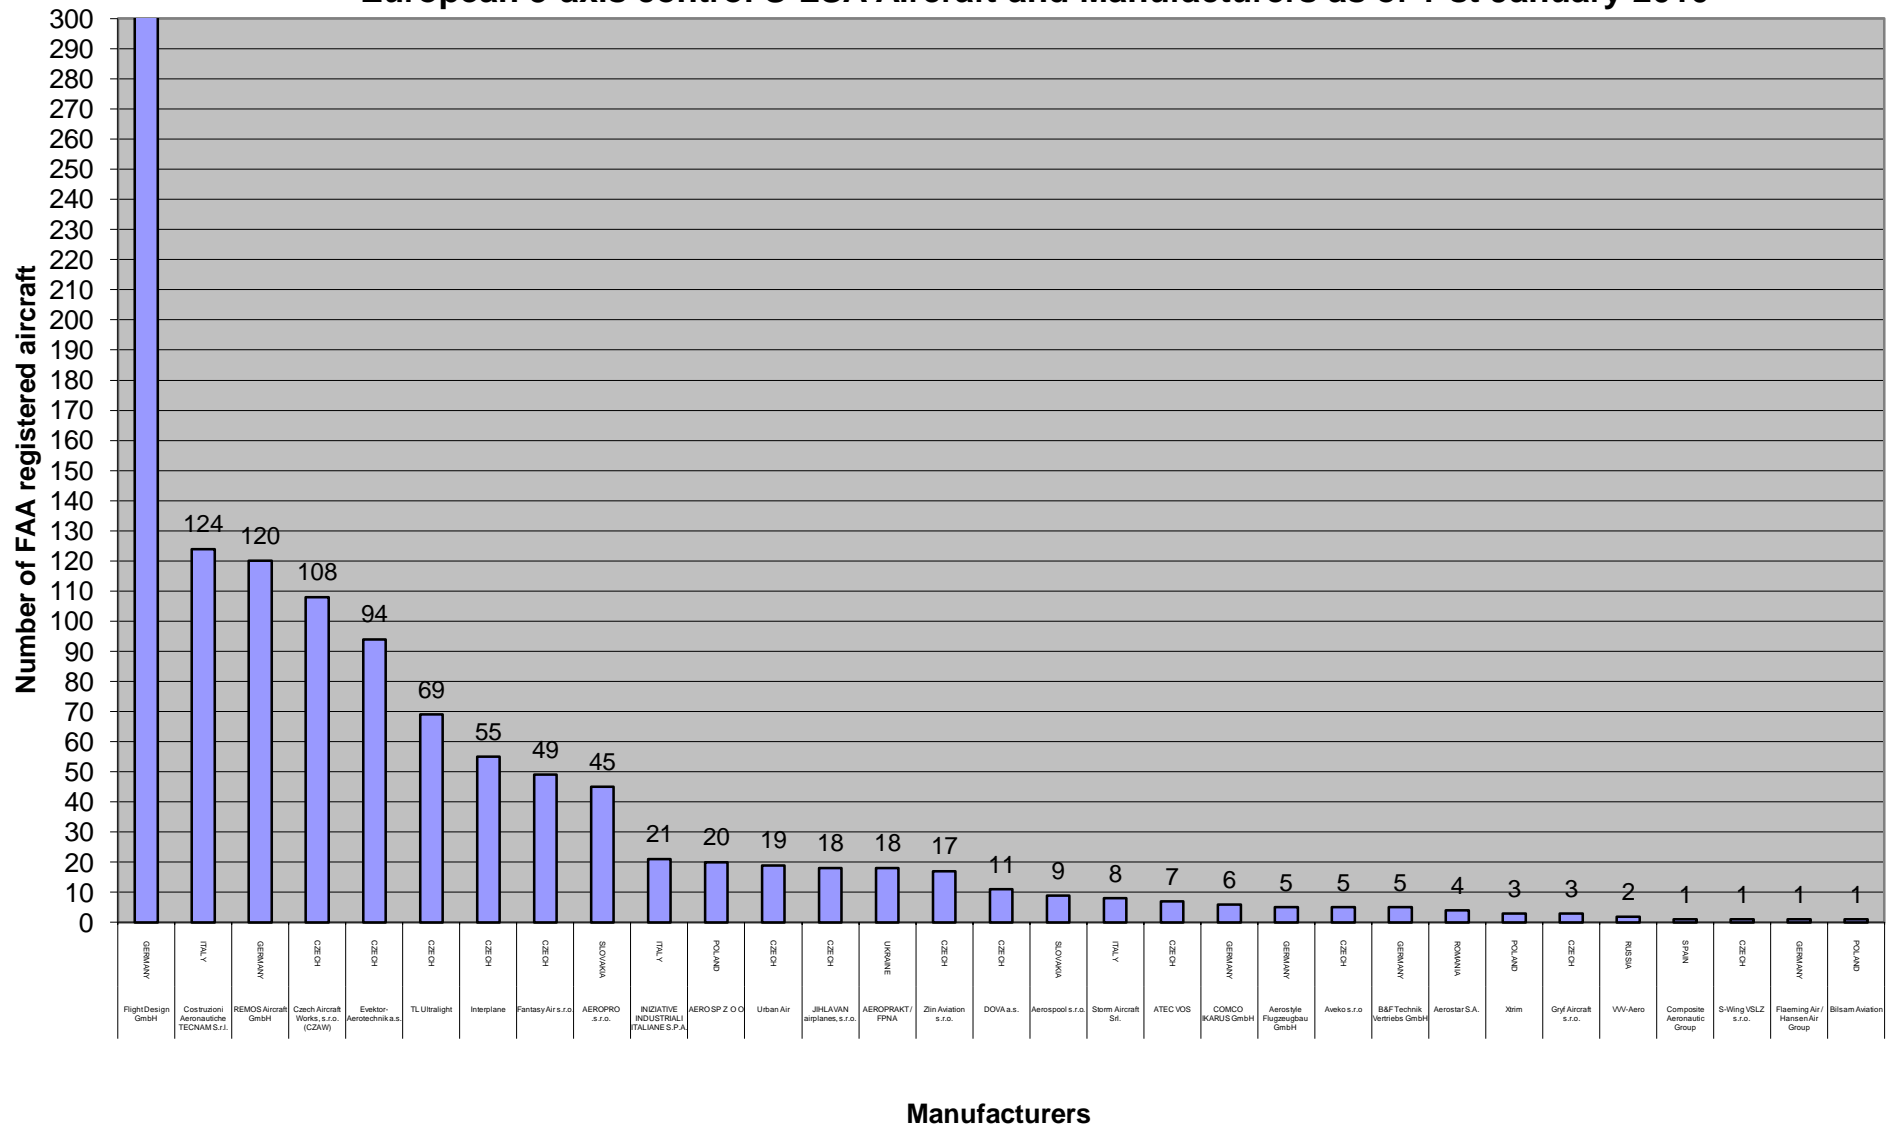

## European 3-axis control S-LSA Aircraft and Manufacturers as of 1-st January 2010

### Manufacturers